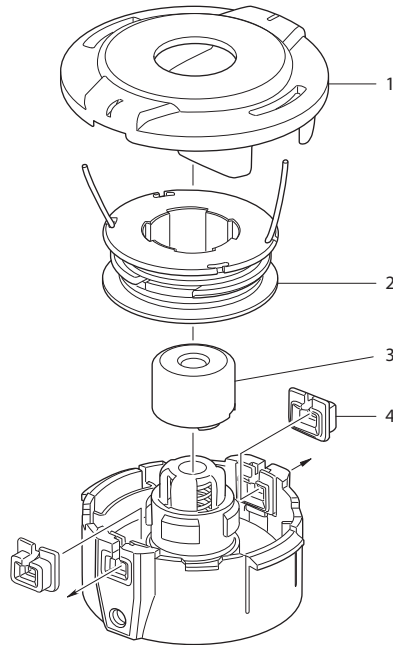

06 - 2011  
Part No. B-05125  
ULTRA AUTO 4XL ASSY(LH)

Item No.	Part No.	Description	Qty	Unit
1	B-70390	COVER FOR ULTRA AUTO	1	PC.
2	A-15970	SPOOL	1	PC.
3	A-15986	KNOB HEAD FOR ULTRA AUTO	1	PC.
4	A-15992	EYELET FOR U.AUTO & BF4L	2	SET